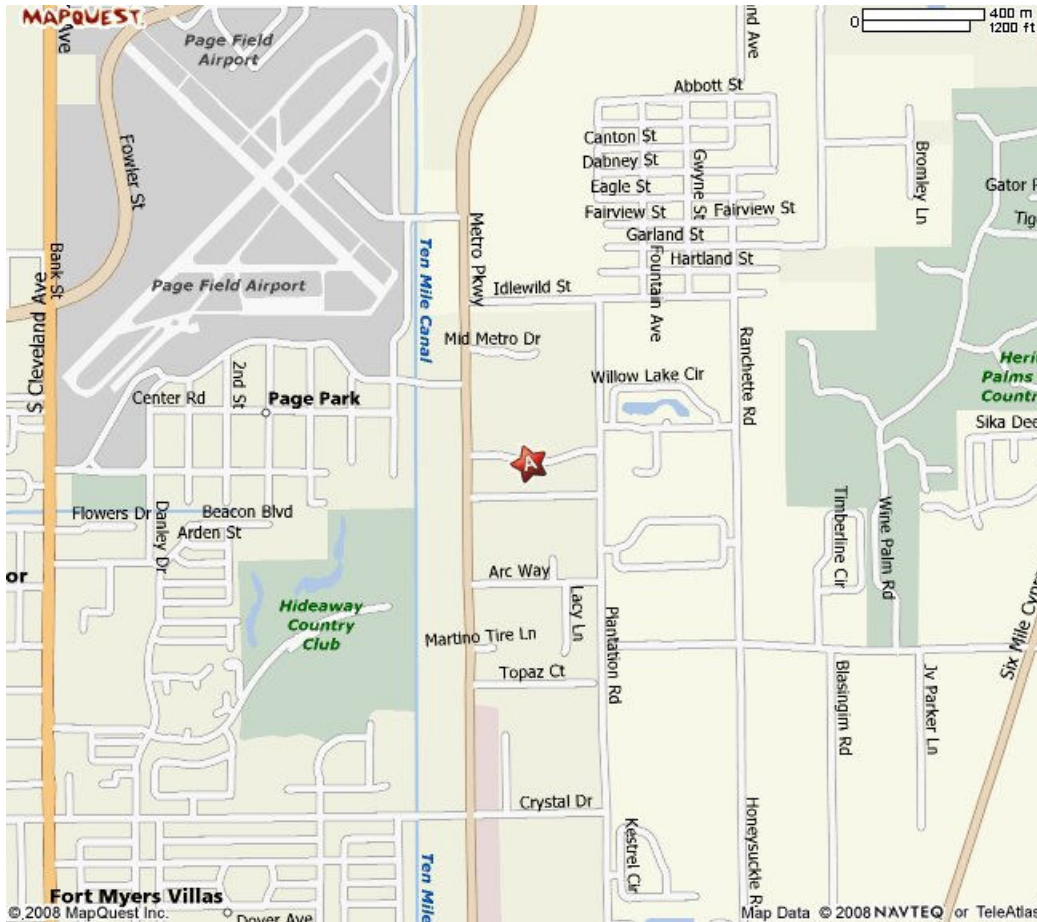

Bonsai Society of Southwest

Meeting at:
Support Personnel Association of Lee County (SPALC)
6281 Metro Plantation Road

Directions to SPALC building:

From the North:

Drive South on Rt. 41, turn left onto Colonial Blvd., turn right onto Metro Pkwy., turn left onto Metro Plantation Rd., end at 6281 Metro Plantation Rd.

If driving South on Rt. 75, exit at Colonial Blvd., drive West to Metro Pkwy., turn left onto Metro Pkwy., turn left onto Metro Plantation Rd, end at 6281 Metro Plantation Rd.

From the South:

Drive North on Rt. 41, turn right onto Daniels Pkwy., turn left onto Metro Pkwy., turn right onto Metro Plantation Rd., end at 6281 Metro Plantation Rd.

If driving on Rt. 75, exit on Daniels, turn left on Daniels, turn left onto Metro Pkwy., turn right onto Metro Plantation Rd., end at 6281 Metro Plantation Rd.